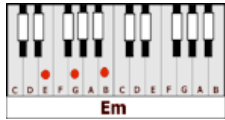

HAVE YOU EVER SEEN THE RAIN – Creedence Clearwater Revival (C)

GUITAR / KEYBOARD CHORDS:

Am= xo221o

Em= o22ooo

F= xx3211

C= x32o1o

G= 320oo3

INTRO: Am F C G C F-G-C