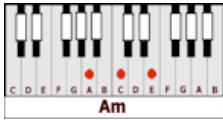

HAVE YOU EVER SEEN THE RAIN – Creedence Clearwater Revival (C)

GUITAR / KEYBOARD CHORDS:

Am= xo221o

Em= o22ooo

F= xx3211

C= x32o1o

G= 320oo3

INTRO: Am F C G C F-G-C