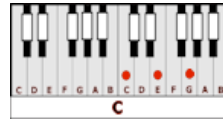

HAVE YOU EVER SEEN THE RAIN – Creedence Clearwater Revival (C)

GUITAR / KEYBOARD CHORDS:

Am= xo221o

Em= o22ooo

F= xx3211

C= x32o1o

G= 320oo3

INTRO: Am F C G C F-G-C